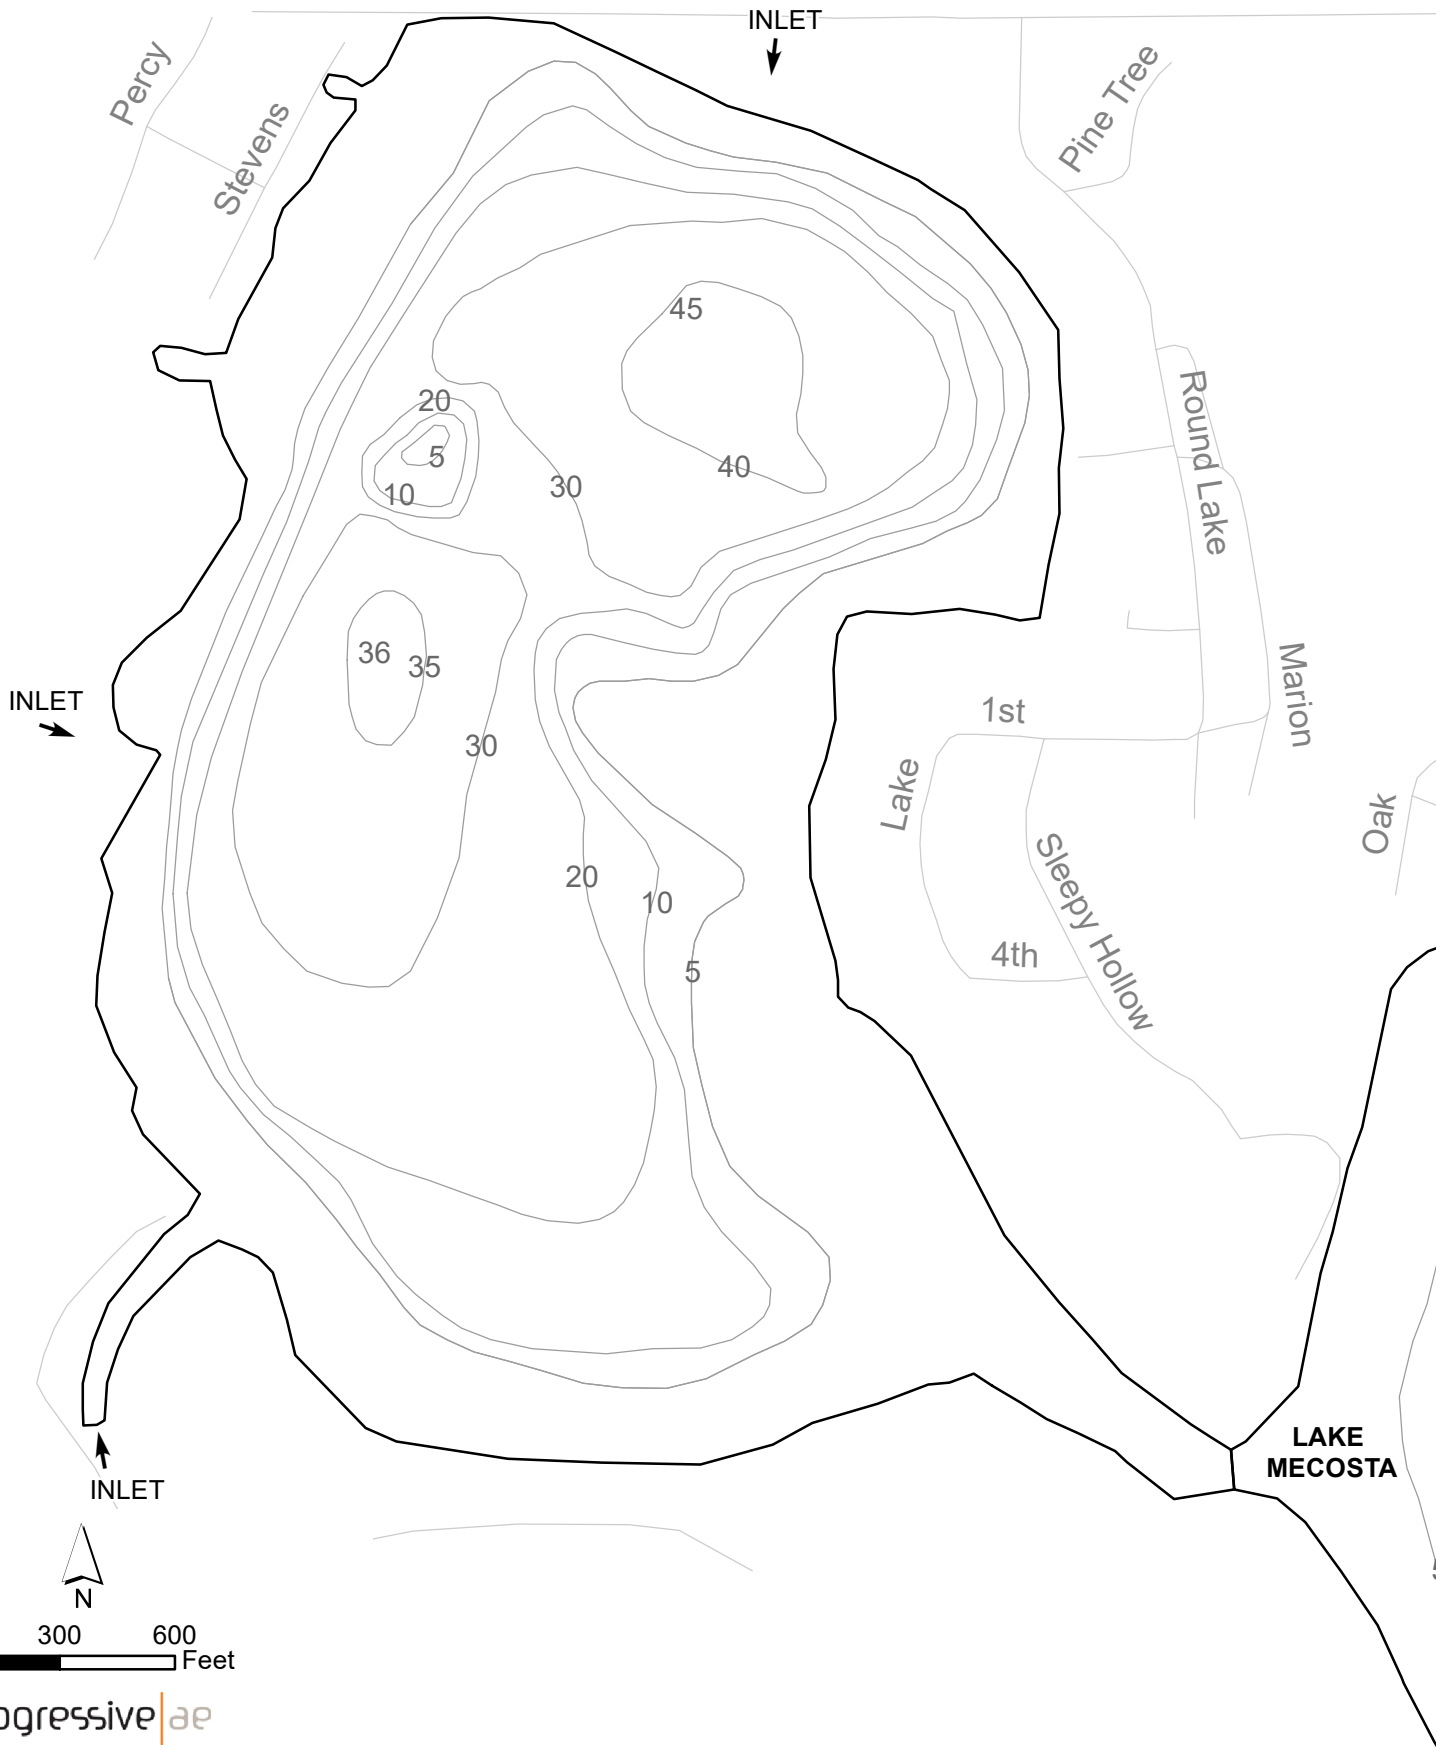

**TRI-LAKES (ROUND LAKE)  
MECOSTA COUNTY, MICHIGAN  
DEPTH CONTOUR MAP**

11 Miles

LAKE AREA = 156 ACRES  
REVISION DATE: FEBRUARY 2023

progressive|ae